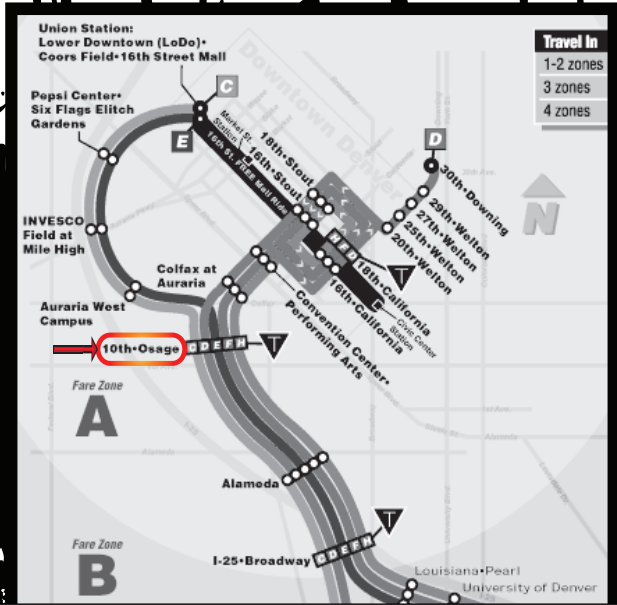

HOW TO FIND US

From the lightrail station at 10th and Osage
 Head east on 10th Avenue
 AfA is on the right just before Navajo

RTD MAP: